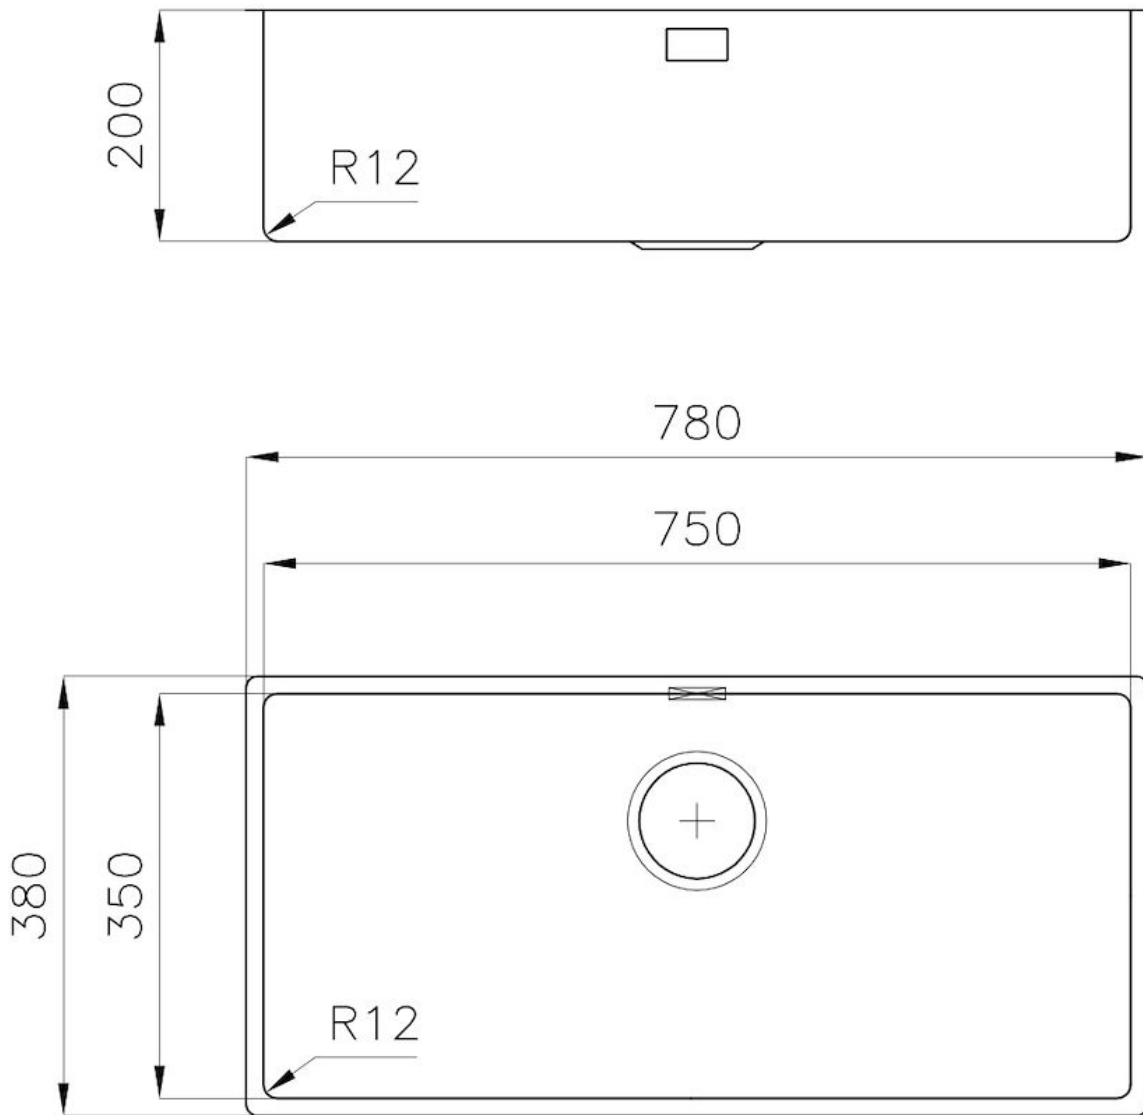

### DETAILS

Edge/Installation Type	Undermount
Material	AISI 304 stainless steel
Texture	Foster brushed
Base	80 cm
Dimensions	780x380 mm
Standard fittings	Fixing hooks, gasket, drain, overflow and siphon, boxed packing
Mixer holes	No standard holes
Built-in hole	View technical data sheet
Drainer	No

Width 75 cm

---

Bowl dimension 750x350mm

---

Number of bowls 1 bowl

---

Waste fitting 3,5" drain

---

---

**Small radius** Bowls with squared shapes with a modern design and an increased capacity, for a minimal aesthetics connected with an extreme practicality.

---

**Deep bowls** This bowls reach an important depth, over 20 cm, thanks to the advanced production technology, that can be offer great capieny and practicality in all the washing operations.

## TECHNICAL DATA

Cut out size – Dimensioni per foratura top