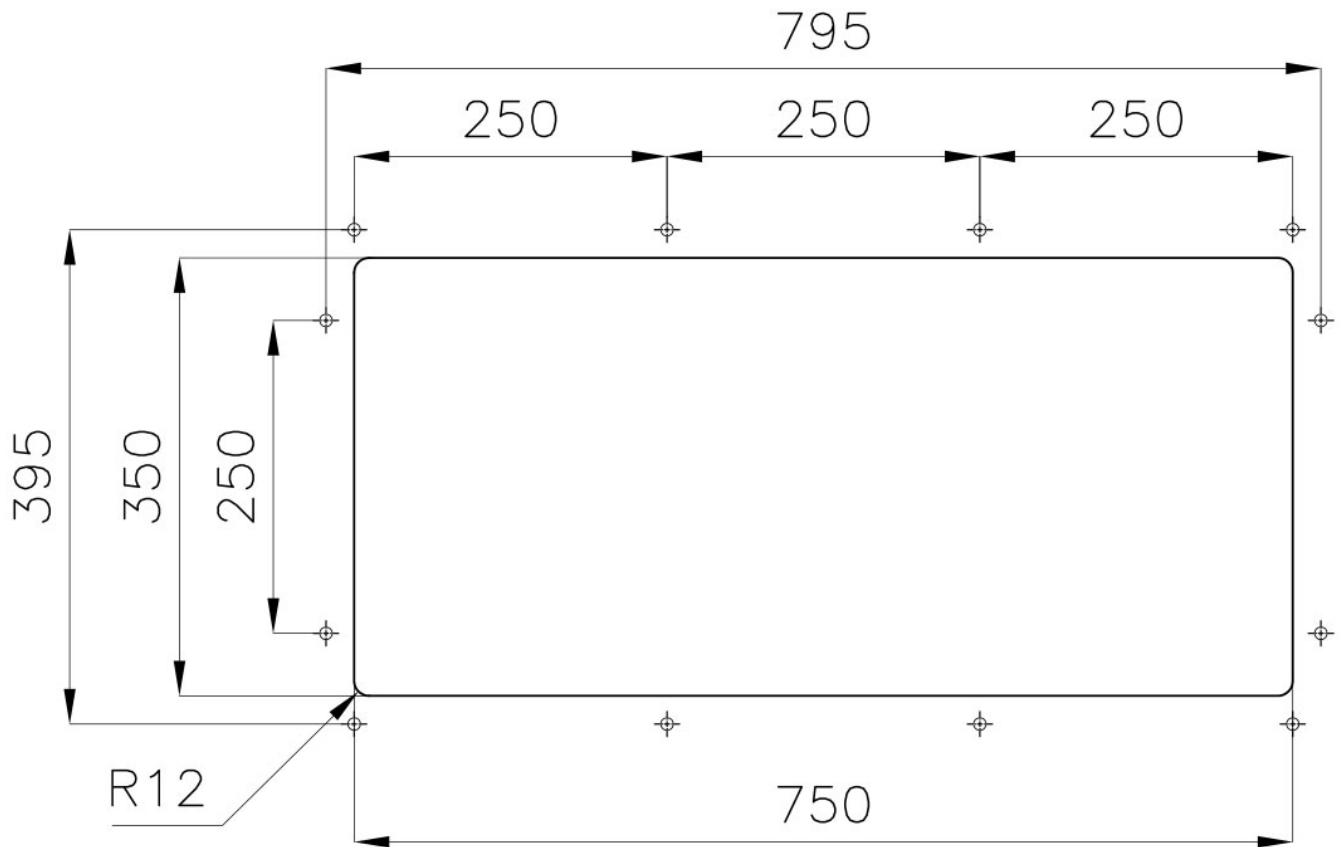

### DETAILS

Edge/Installation Type	Undermount
Material	AISI 304 stainless steel
Texture	Foster brushed
Base	80 cm
Dimensions	780x380 mm
Standard fittings	Fixing hooks, gasket, drain, overflow and siphon, boxed packing
Mixer holes	No standard holes
Built-in hole	View technical data sheet
Drainer	No

Width 75 cm

---

Bowl dimension 750x350mm

---

Number of bowls 1 bowl

---

Waste fitting 3,5" drain

---

---

**Small radius** Bowls with squared shapes with a modern design and an increased capacity, for a minimal aesthetics connected with an extreme practicality.

---

**Deep bowls** This bowls reach an important depth, over 20 cm, thanks to the advanced production technology, that can be offer great capieny and practicality in all the washing operations.

## TECHNICAL DATA

Cut out size – Dimensioni per foratura top